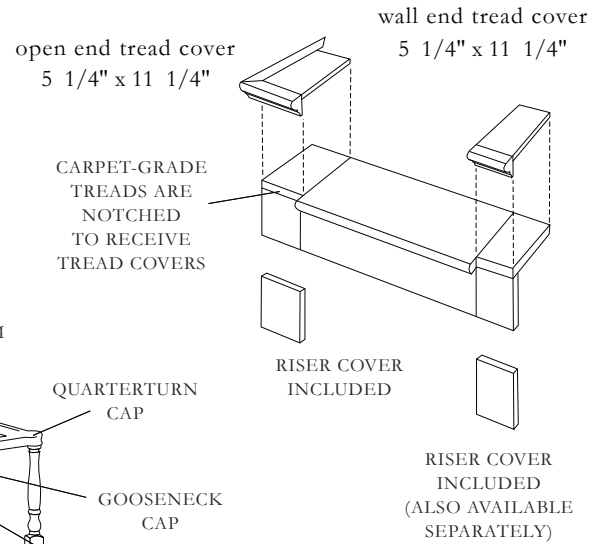

Stair Components

STAIR SYSTEM COMPONENTS

TREAD COVERS

INSTALLATION ACCESSORIES

Description
5" Oval Rosette
1" Flat Plug
1/2" Mushroom Plug
3/8" Mushroom Plug
1/2" Button Plug
3" J-Anchor Mounting Kit
3 1/2" J-Anchor Mounting
Newel Key Lock Fastener
Newel Pin Fastener
Baluster Bolt
Baluster Bolt 10 Pack w/ Tool
Baluster Bolt 20 Pack
Baluster Bolt 50 Pack
Post Bolt Kit
Rail Bolt Wrench
Rail Bolt Kit
Rail Bolt