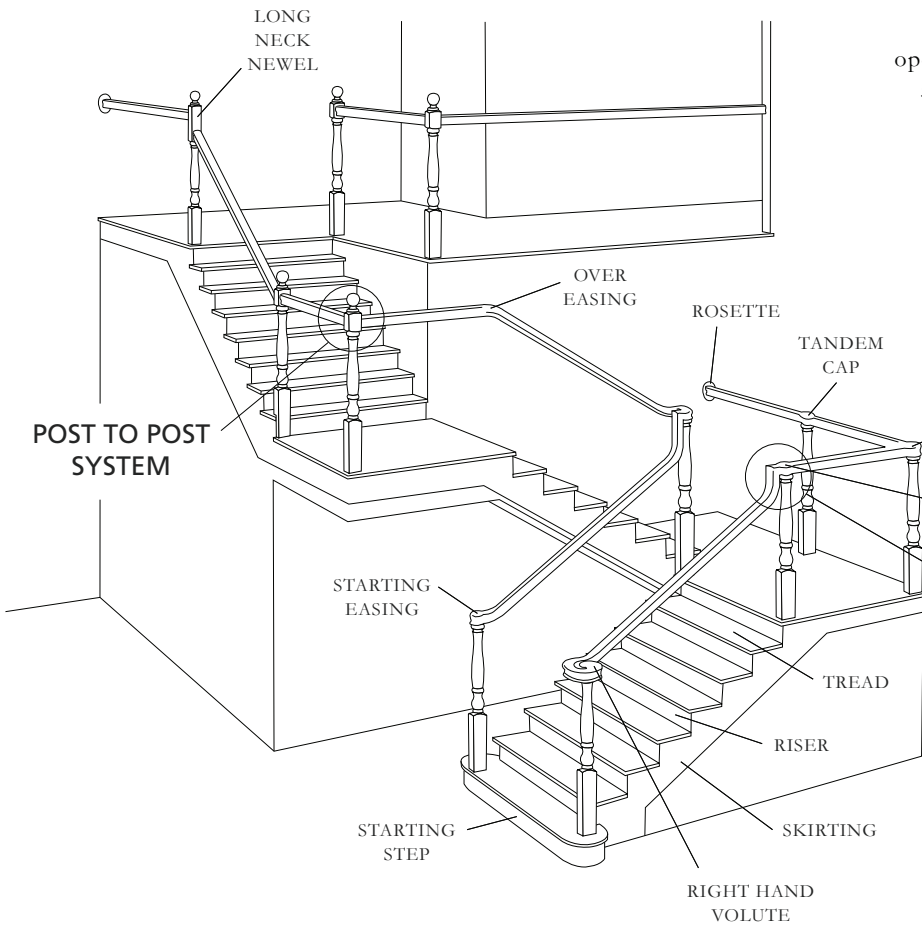

Stair Components

STAIR SYSTEM COMPONENTS

TREAD COVERS

INSTALLATION ACCESSORIES

Description
5" Oval Rosette
1" Flat Plug
1/2" Mushroom Plug
3/8" Mushroom Plug
1/2" Button Plug
3" J-Anchor Mounting Kit
3 1/2" J-Anchor Mounting
Newel Key Lock Fastener
Newel Pin Fastener
Baluster Bolt
Baluster Bolt 10 Pack w/ Tool
Baluster Bolt 20 Pack
Baluster Bolt 50 Pack
Post Bolt Kit
Rail Bolt Wrench
Rail Bolt Kit
Rail Bolt