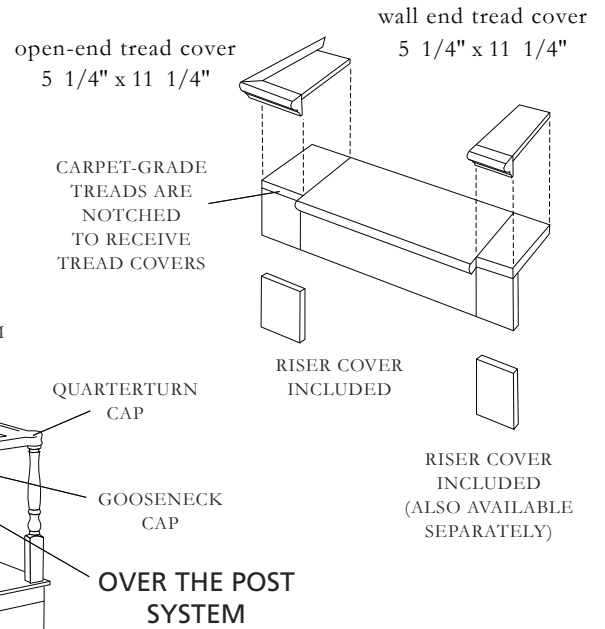

Stair components

STAIR SYSTEM COMPONENTS

TREAD COVERS

INSTALLATION ACCESSORIES

Description
5" Oval Rosette
1" Flat Plug
1/2" Mushroom Plug
3/8" Mushroom Plug
1/2" Button Plug
3" J-Anchor Mounting Kit
3 1/2" J-Anchor Mounting
Newel Key Lock Fastener
Newel Pin Fastener
Baluster Bolt
Baluster Bolt 10 Pack w/ Tool
Baluster Bolt 20 Pack
Baluster Bolt 50 Pack
Post Bolt Kit
Rail Bolt Wrench
Rail Bolt Kit
Rail Bolt