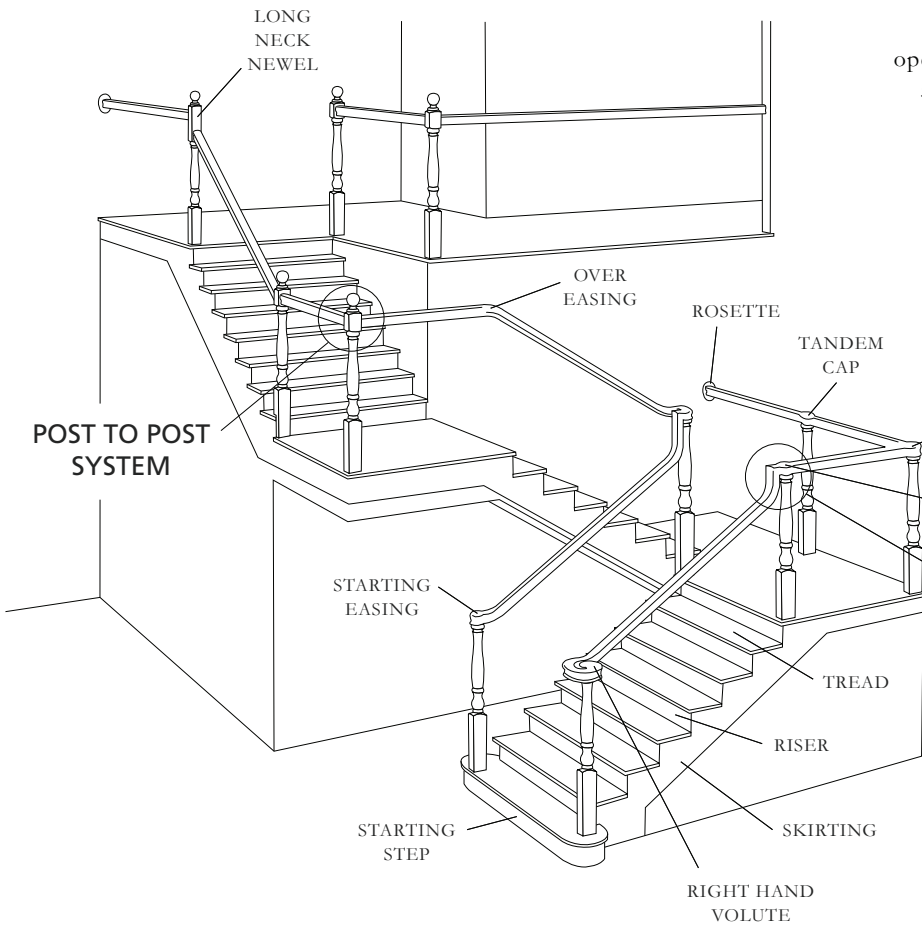

Stair components

STAIR SYSTEM COMPONENTS

TREAD COVERS

INSTALLATION ACCESSORIES

Description
5" Oval Rosette
1" Flat Plug
1/2" Mushroom Plug
3/8" Mushroom Plug
1/2" Button Plug
3" J-Anchor Mounting Kit
3 1/2" J-Anchor Mounting
Newel Key Lock Fastener
Newel Pin Fastener
Baluster Bolt
Baluster Bolt 10 Pack w/ Tool
Baluster Bolt 20 Pack
Baluster Bolt 50 Pack
Post Bolt Kit
Rail Bolt Wrench
Rail Bolt Kit
Rail Bolt